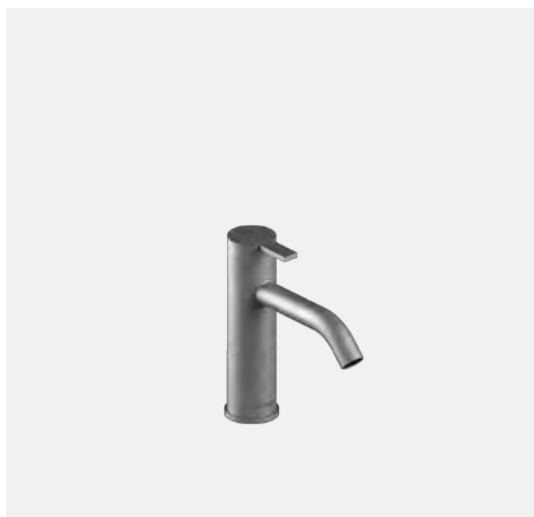

# Taps

---

Code collection is perfect in combining both functionality and aesthetics, to create synergies of design in every aspect, and to present this in an elegant way. Each tap with its finishes and shapes can be adapted to any environment or piece of bathroom furniture: bathtubs, washbasins, washbasins with a column to the ground or those that are wall mounted or mirror mounted taps.

CODE MINI BASIN

Mixer tap.  
Monomando lavabo.

Category	Taps
Materials	Brass
Colors	Cr / NM / BM / CrN / GrC / IC / OB / OC
Dimensions	L. 35 cm, W. 129 cm, H. 134 cm

Product ID - CD021

CODE BASIN

Mixer tap.  
Monomando lavabo.

Product ID - CD030

CODE HIGH BASIN

Mixer tap.  
Monomando lavabo.

Category	Taps
Materials	Brass
Colors	Cr / NM / BM / CrN / GrC / IC / OB / OC
Dimensions	L. 40 cm, W. 183 cm, H. 420 cm

Product ID - CD032

CODE SUPER HIGH BASIN

Product ID - CD071

CODE HAND SHOWER

Wall mounted hand shower & holder.  
Ducha de mano completa.

Category	Taps
Materials	Brass
Colors	Cr / NM / BM / CrN / GrC / IC / OB / OC
Dimensions	L. 42 cm, W. 65 cm, H. 185 cm