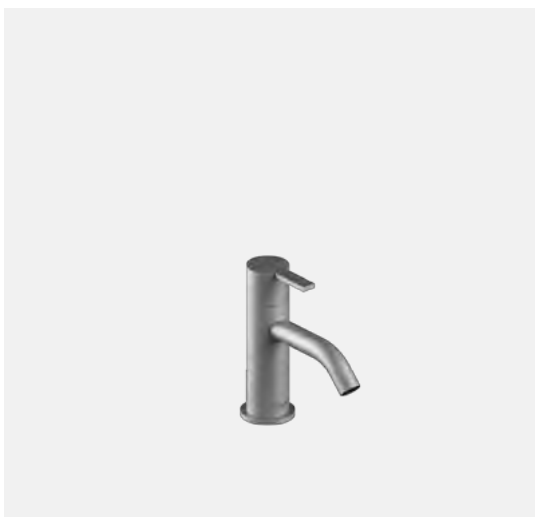

# Taps

---

Code collection is perfect in combining both functionality and aesthetics, to create synergies of design in every aspect, and to present this in an elegant way. Each tap with its finishes and shapes can be adapted to any environment or piece of bathroom furniture: bathtubs, washbasins, washbasins with a column to the ground or those that are wall mounted or mirror mounted taps.

CODE MINI BASIN

Mixer tap.  
Monomando lavabo.

Category	Taps
Materials	Brass
Colors	Cr / NM / BM / CrN / GrC / IC / OB / OC
Dimensions	L. 35 cm, W. 129 cm, H. 134 cm

Product ID - CD021

CODE BASIN

Mixer tap.  
Monomando lavabo.

Category	Taps
Materials	Brass
Colors	Cr / NM / BM / CrN / GrC / IC / OB / OC
Dimensions	L. 130 cm, W. 81 cm, H. 250 cm

Product ID - CD101 + PH101

CODE WALL MOUNTED HEAD SHOWER

Shower head.  
Alcachofa con brazo de ducha.

Product ID - CD071

CODE HAND SHOWER

Wall mounted hand shower & holder.  
Ducha de mano completa.

Category	Taps
Materials	Brass
Colors	Cr / NM / BM / CrN / GrC / IC / OB / OC
Dimensions	L. 42 cm, W. 65 cm, H. 185 cm