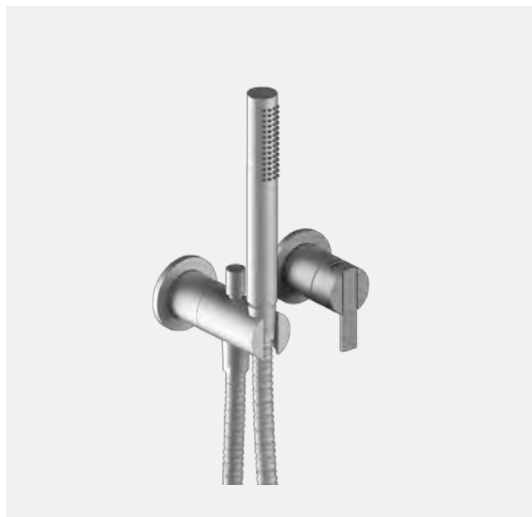

Product ID - CD045

**CODE WALL MOUNTED BATHTUB**

Wall mounted bath mixer tap with hand shower & holder.  
Monomando Bañera a pared con ducha de mano.

Category	Taps
Materials	Brass
Colors	Cr / NM / BM / CrN / GrC / IC / OB / OC
Dimensions	L. 265 cm, W. 180 cm, H. 185 cm

Product ID - CD096 + PI096

**CODE FREESTANDING BATHTUB**

Freestanding bath mixer tap with hand shower & holder.  
Monomando Bañera freestanding con ducha de mano.

Category	Taps
Materials	Brass
Colors	Cr / NM / BM / CrN / GrC / IC / OB / OC
Dimensions	L. 23 cm, W. 958 cm, H. 314 cm

Product ID - CD061 + PI061

**CODE HAND SHOWER AND MIXER**

Wall mounted hand shower & holder with diverter and concealed shower mixer 1/2".  
Ducha de mano con inversor + Monomando empotrado de ducha 1/2"

Category	Taps
Materials	Brass
Colors	Cr / NM / BM / CrN / GrC / IC / OB / OC
Dimensions	L. 153,5 cm, W. 69 cm, H. 185 cm

Product ID - CD086 + PI086

**CODE SHOWER MIXER**

Concealed shower mixer 1/2".  
Monomando empotrado de ducha 1/2"