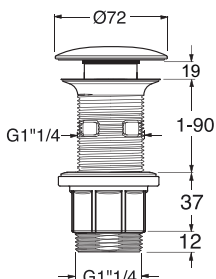

Cod.

VA401

- Válvula universal ajustable para lavabo en ABS con apertura click-clak en Corian® / Solidsurface mate. Apta para rebosadero.

- Universal, adjustable ABS valve for washbasin with click-clak opening, in matt Corian® / Solidsurface finish. Suitable for overflow.