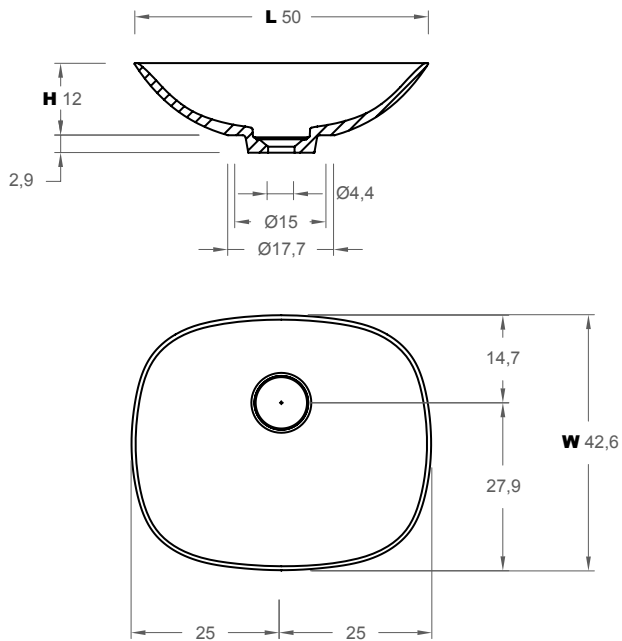

## FICHA TÉCNICA · DATA SHEET

**FORMA**

- Lavabo ovalado sobre encimera en Solidsurface mate. Con agujero para desagüe. Sin rebosadero.
- Oval top-mounted or under-mount washbasin made of matt Solidsurface. With drain hole. Without overflow.

## FORMA

- Lavabo ovalado sobre encimera en Solidsurface mate. Con agujero para desagüe. Sin rebosadero.
- Oval top-mounted or under-mount washbasin made of matt Solidsurface. With drain hole. Without overflow.