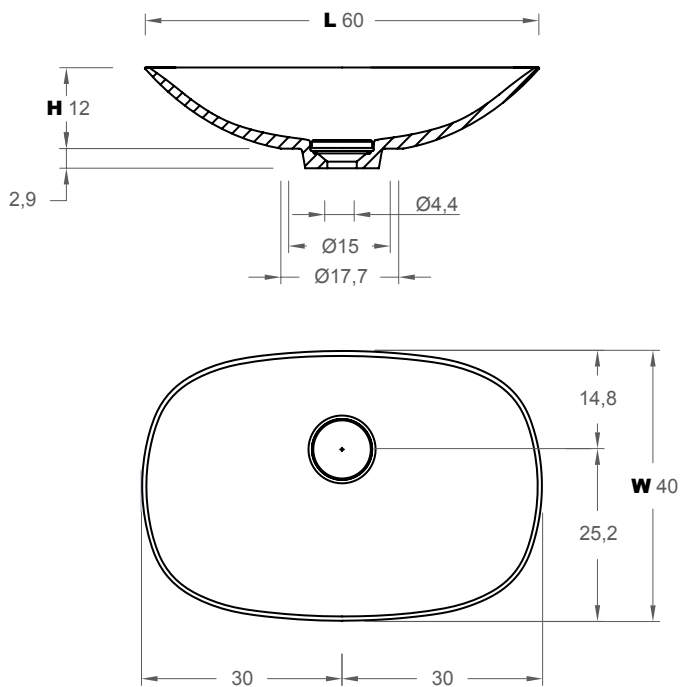

FORMA

- Lavabo ovalado sobre encimera en Solidsurface mate. Con agujero para desagüe. Sin rebosadero.
- Oval top-mounted or under-mount washbasin made of matt Solidsurface. With drain hole. Without overflow.

Cod.

Solidsurface M

FM003

Cod. FM003