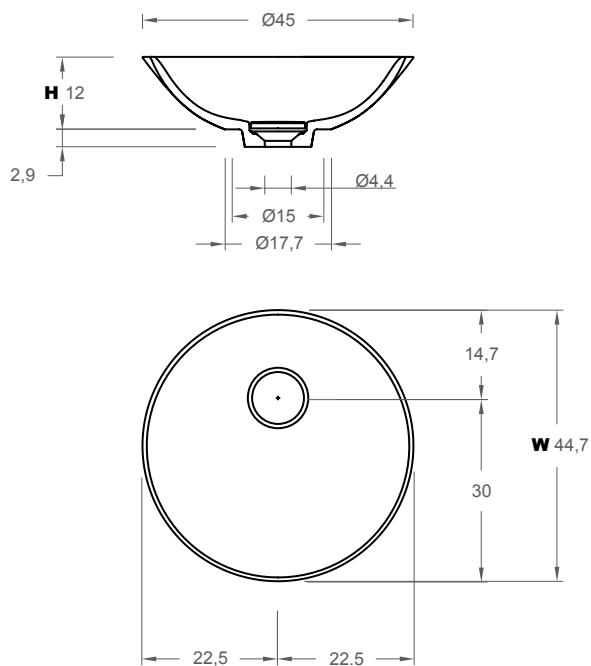

## FICHA TÉCNICA · DATA SHEET

**FORMA**

- Lavabo ovalado sobre encimera en Solidsurface mate. Con agujero para desagüe. Sin rebosadero.
- Oval top-mounted or under-mount washbasin made of matt Solidsurface. With drain hole. Without overflow.

## FORMA

- Lavabo ovalado sobre encimera en Solidsurface mate. Con agujero para desagüe. Sin rebosadero.
- Oval top-mounted or under-mount washbasin made of matt Solidsurface. With drain hole. Without overflow.