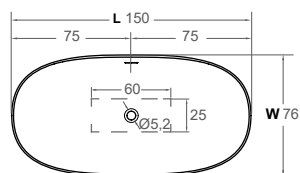

ARC 150 design by Norm Architects

ES Bañera exenta en Solidsurface mate. Con rebosadero. Posibilidad de instalación de grifería a pared o al suelo. Válvula en Solidsurface mate y sifón en PVC incluidos.

IT Vasca da bagno freestanding in Solidsurface opaco. Con troppopieno. Possibilità d'installazione di rubinetteria in parete o pavimento. Valvola in Solidsurface opaco e sifone in PVC inclusi.

EN Matt Solidsurface freestanding bathtub. With overflow. The tap can be installed on the wall or the floor. Matt Solidsurface waste and PVC siphon included.

GE Freistehende Badewanne mit matter Solid-Surface-Oberfläche und mit Überlauf. Installation des Hahns an der Wand oder auf dem Boden möglich. Ventil in Solidsurface matt und Siphon (PVC) im Lieferumfang enthalten.

FR Baignoire îlot en Solidsurface mat. Avec déversoir. Possibilité d'installation robinetterie murale ou au sol. Bonde en Solidsurface mat et siphon en PVC inclus.

RU Отдельностоящая матовая ванна из Solidsurface. С отверстием перелива воды. Возможность установки смесителей на стену или в пол. Донный клапан из материала Solidsurface с матовой отделкой и сифон из ПВХ в комплекте.

Cod.

Solidsurface M

AR150

UHS05

Lacado texturizado UHS color a elegir / UHS textured lacquer colour to be chosen / Laqué texturé UHS à choisir / Laccato testurizzato UHS, colore a scelta / Oberflächenbeschichtung Lack Ultra-High-Solid- (UHS)System. Farbe nach Wahl / Текстурированный лак UHS, цвет на выбор

Capacidad / Capacity / Capacité / Capacità / Fassungsvermögen / Емкость

320 l.

Peso de la expedición / Shipping weight / Poids de l'envoi / Peso della spedizione / Versandgewicht / Вес груза

125 kg

Volumen de expedición sin palet / Shipping volume without pallet / Volume d'envoi sans palette / Volume della spedizione senza pallet / Versandvolumen ohne Palette / Объем груза без поддонов

1,01 m3