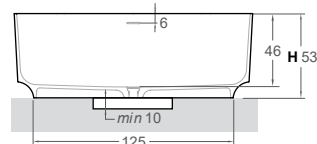

ARC 150 design by Norm Architects

ES Bañera exenta en Solidsurface mate. Con rebosadero. Posibilidad de instalación de grifería a pared o al suelo. Válvula en Solidsurface mate y sifón en PVC incluidos.

IT Vasca da bagno freestanding in Solidsurface opaco. Con troppopieno. Possibilità d'installazione di rubinetteria in parete o pavimento. Valvola in Solidsurface opaco e sifone in PVC inclusi.

EN Matt Solidsurface freestanding bathtub. With overflow. The tap can be installed on the wall or the floor. Matt Solidsurface waste and PVC siphon included.

GE Freistehende Badewanne mit matter Solid-Surface-Oberfläche und mit Überlauf. Installation des Hahns an der Wand oder auf dem Boden möglich. Ventil in Solidsurface matt und Siphon (PVC) im Lieferumfang enthalten.

FR Baignoire îlot en Solidsurface mat. Avec déversoir. Possibilité d'installation robinetterie murale ou au sol. Bonde en Solidsurface mat et siphon en PVC inclus.

RU Отдельностоящая матовая ванна из Solidsurface. С отверстием перелива воды. Возможность установки смесителей на стену или в пол. Донный клапан из материала Solidsurface с матовой отделкой и сифон из ПВХ в комплекте.

Cod.

Solidsurface M

AR150

UHS05

Lacado texturizado UHS color a elegir / UHS textured lacquer colour to be chosen / Laqué texturé UHS à choisir / Laccato testurizzato UHS, colore a scelta / Oberflächenbeschichtung Lack Ultra-High-Solid- (UHS)System. Farbe nach Wahl / Текстурированный лак UHS, цвет на выбор

Capacidad / Capacity / Capacité / Capacità / Fassungsvermögen / Емкость

320 l.

Peso de la expedición / Shipping weight / Poids de l'envoi / Peso della spedizione / Versandgewicht / Вес груза

125 kg

Volumen de expedición sin palet / Shipping volume without pallet / Volume d'envoi sans palette / Volume della spedizione senza pallet / Versandvolumen ohne Palette / Объем груза без поддонов

1,01 m3