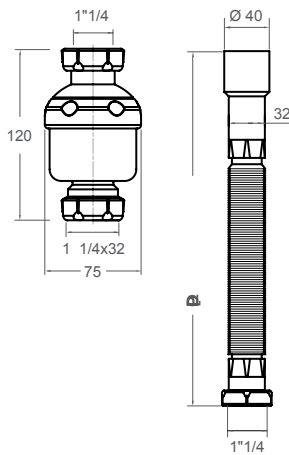

Cod. Cr
SI219

SI230

- 6LGGMOHCHLOH
- 6LGGMOHCHLOH
- 6LGGMOHCHLOH
- 6LGGMOHCHLOH
- 6LGGMOHCHLOH
- ngegnmdegn
- o

Cod. Cr
SI230

SI225

- 6LGGMOHCHLOH
- en PVC blanco.
- Vertical siphon for washbasin with adjustable pipe for installation to the ground in white PVC.
- 6LGGMOHCHLOH
- PVC blanc.
- 6LGGMOHCHLOH
- in PVC bianco.
- 9LGGMOHCHLOH
- die Bodeninstallation.
- ngegnmdegn
- ngegnmdegn