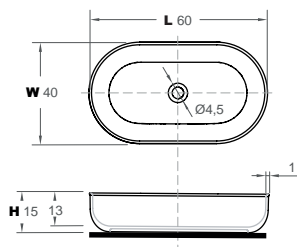

LAVABOS SOLIDSURFACE · SOLIDSURFACE WASHBASINS · VASQUES SOLIDSURFACE · LAVANDINI SOLIDSURFACE ·
WASCHBECKEN SOLIDSURFACE · SOLIDSURFACE

PRIME60 Solidsurface

VA402