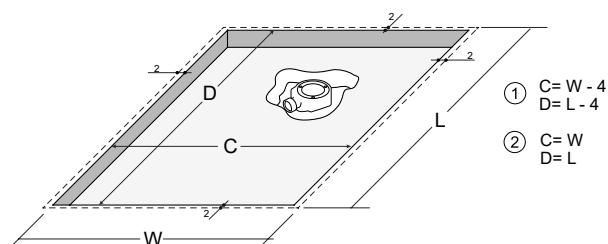

MEDIDAS DEL HUECO / SPACED REQUIRED ON THE GROUND FOR BOTH MODALITIES: