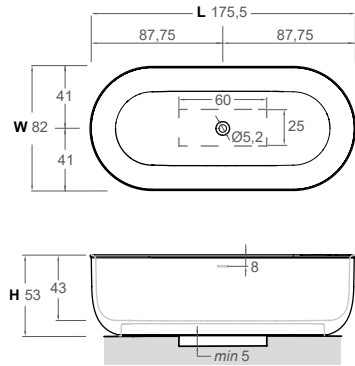

PRIME design by Norm Architects